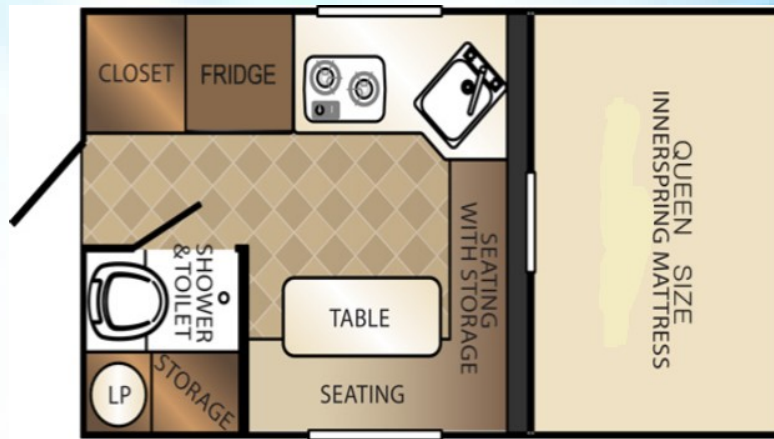

PALOMINO RV AUSTRALIA

SS1251

TRAY VERSION SLIDE ON CAMPER with SHOWER & TOILET

\$28990

TOTAL FREE ITEMS VALUE OVER \$3000

FREE

- FREE** Dometic Full Length Awning.
- FREE** 120 AMP/HR Deep Cycle Battery
- FREE** 8.5 KG filled Gas Bottle.
- FREE** Dometic Stainless Steel Appliance Upgrade.
- FREE** Remote Control for Electric Roof.
- FREE** PROFESSIONAL fitting to your vehicle with 316 grade Stainless Steel Turnbuckles, Chain & Shackles. (not ratchet straps)

www.palominorvaustralia.com.au

(OVER 2500 PHOTOS TO VIEW.)

PALOMINO RV AUSTRALIA

SS1251

TRAY VERSION SLIDE ON CAMPER
with **SHOWER & TOILET**

	IMPERIAL	METRIC
Dry Weight	1,799 lbs.	816 kg
Exterior Length	13' 4"	4060 mm
Exterior Width	7' 2"	2200 mm
Floor Length	8' 6"	2600 mm
Wheel Well Width	48"	1200 mm
Exterior Height OPEN incl. vent	7' 8"	2340 mm
Exterior Height CLOSED incl. vent	6'	1830 mm
Fresh Water Tank Capacity	16 gal.	61 litre
Water Heater Capacity	6 gal.	22 litre
Gray Water Capacity	N/A	N/A
Black Water Capacity	7 gal.	26 ltr
LP Gas Capacity	20 lbs.	8.5 kg
Head Clearance - Mattress to Ceiling	2' 3"	700mm
Interior Open Height	7'	2130mm
Cab Area - Underbed to Floor	4' 1"	1230mm
Cab-over Bed Size	60" x 80"	1520mm x 2030mm
Dinette Bed Size	36" x 62"	910mm x 1570mm
Storage Door Size - side	25" x 14.5"	655mm x 370mm
Storage Door Size - rear	9" x 13.5"	250mm x 340mm