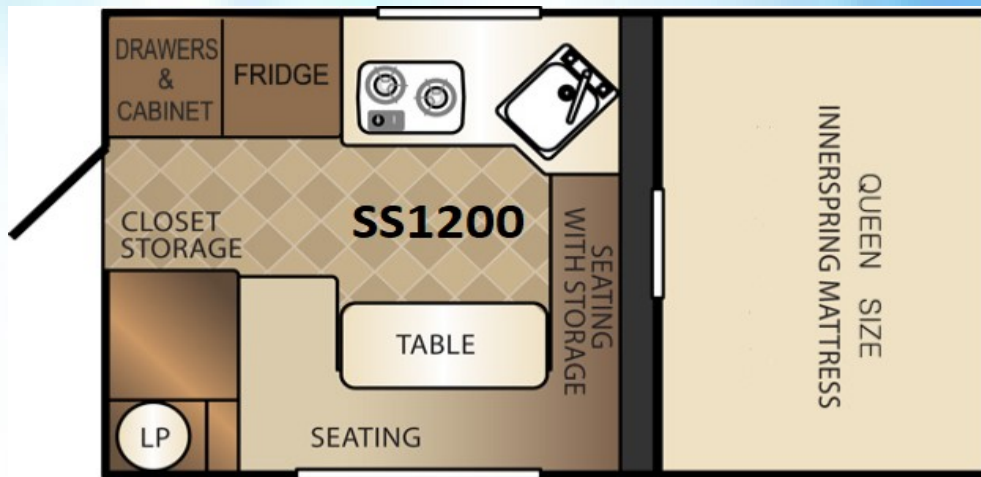

PALOMINO RV AUSTRALIA

SS1200

TRAY VERSION SLIDE ON CAMPER

$27990

TOTAL FREE ITEMS VALUE OVER $3000

FREE

- **FREE** Dometic Full Length Awning.
- **FREE** 120 AMP/HR Deep Cycle Battery
- **FREE** 8.5 KG filled Gas Bottle.
- **FREE** Dometic Stainless Steel Appliance Upgrade.
- **FREE** Remote Control for Electric Roof.
- **FREE** PROFESSIONAL fitting to your vehicle with 316 grade Stainless Steel Turnbuckles, Chain & Shackles. (not ratchet straps)

FULL HAND OVER TRAINING

INCLUDES

- . Electric Roof Lift.
- . 90ltr Fridge/Freezer.
- . Aluminium Steps.
- . LED Lighting.
- . Mattress.
- . 3 Speed Roof Fan.
- . Manual Jacks.
- . Pre-wired For Electric Jacks.
- . In-built 3 Stage Battery Charger.
- . Five Storage Doors to External Compartments.
- . All Australian appliances

www.palominorvaustralia.com.au

(OVER 2500 PHOTOS TO VIEW.)