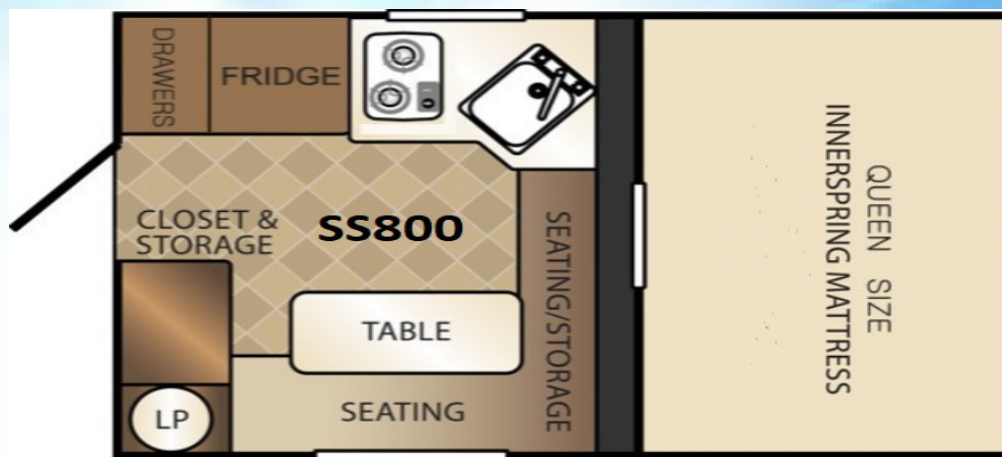

PALOMINO RV AUSTRALIA

SS800

TRAY VERSION SLIDE ON CAMPER with QUEEN BED

$26990

TOTAL FREE ITEMS VALUE OVER $3000

FREE

- **FREE** Dometic Full Length Awning.
- **FREE** 120 AMP/HR Deep Cycle Battery
- **FREE** 8.5 KG filled Gas Bottle.
- **FREE** Dometic Stainless Steel Appliance Upgrade.
- **FREE** Remote Control for Electric Roof.
- **FREE** PROFESSIONAL fitting to your vehicle with 316 grade Stainless Steel Turnbuckles, Chain & Shackles. (not ratchet straps)

FULL HAND OVER TRAINING

INCLUDES

- . Electric Roof Lift.
- . 90ltr Fridge/Freezer.
- . Aluminium Steps.
- . LED Lighting.
- . Mattress.
- . 3 Speed Roof Fan.
- . Manual Jacks.
- . Pre-wired For Electric Jacks.
- . In-built 3 Stage Battery Charger.
- . Five Storage Doors to External Compartments.
- . All Australian appliances

www.palominorvaustralia.com.au

(OVER 2500 PHOTOS TO VIEW.)