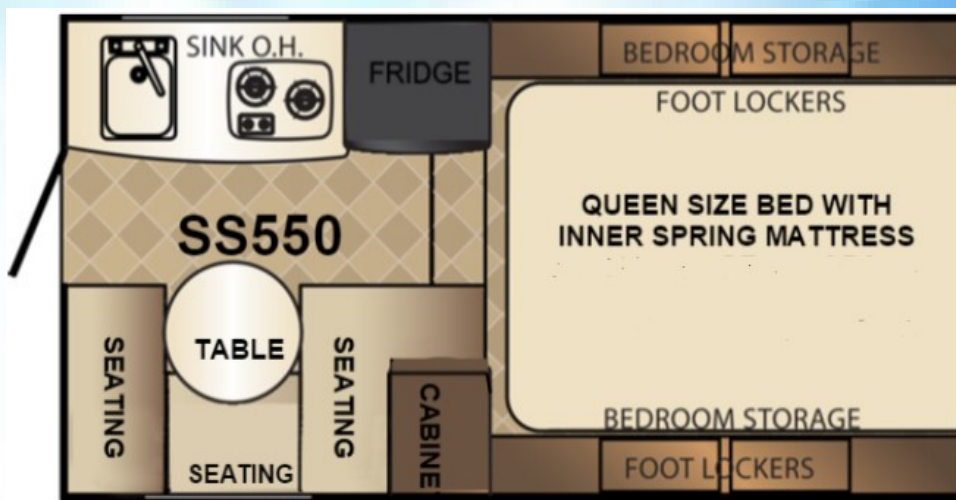

PALOMINO RV AUSTRALIA

SS550

TRAY VERSION SLIDE ON CAMPER with NORTH/SOUTH BED

\$27990

TOTAL FREE ITEMS VALUE OVER \$3000

FREE

- FREE** Dometic Full Length Awning.
- FREE** 120 AMP/HR Deep Cycle Battery
- FREE** 8.5 KG filled Gas Bottle.
- FREE** Dometic Stainless Steel Appliance Upgrade.
- FREE** Remote Control for Electric Roof.
- FREE** PROFESSIONAL fitting to your vehicle with 316 grade Stainless Steel Turnbuckles, Chain & Shackles. (not ratchet straps)

www.palominorvaustralia.com.au

(OVER 2500 PHOTOS TO VIEW.)

PALOMINO RV AUSTRALIA

SS550

TRAY VERSION SLIDE ON CAMPER with NORTH/SOUTH BED

	IMPERIAL	METRIC
Dry Weight	1,580 lbs.	718 kg
Exterior Length	13' 5"	4100 mm
Exterior Width	7' 2"	2200 mm
Floor Length	7'	2130 mm
Wheel Well Width	48"	1200 mm
Exterior Height OPEN incl. vent	7' 8"	2340 mm
Exterior Height CLOSED incl. vent	6'	1830 mm
Fresh Water Tank Capacity	16 gal.	61 litre
Water Heater Capacity	6 gal.	22 litre
Gray Water Capacity	N/A	N/A
Black Water Capacity	N/A	N/A
LP Gas Capacity	20 lbs.	8.5 kg
Head Clearance - Mattress to Ceiling	2' 3"	700mm
Interior Open Height	7'	2130mm
Cab Area - Underbed to Floor	4' 1"	1230mm
Cab-over Bed Size	60" x 80"	1520mm x 2030mm
Dinette Bed Size	36" x 53"	910mm x 1350mm
Storage Door Size - side	25" x 14.5"	655mm x 370mm
Storage Door Size - rear	9" x 13.5"	250mm x 340mm