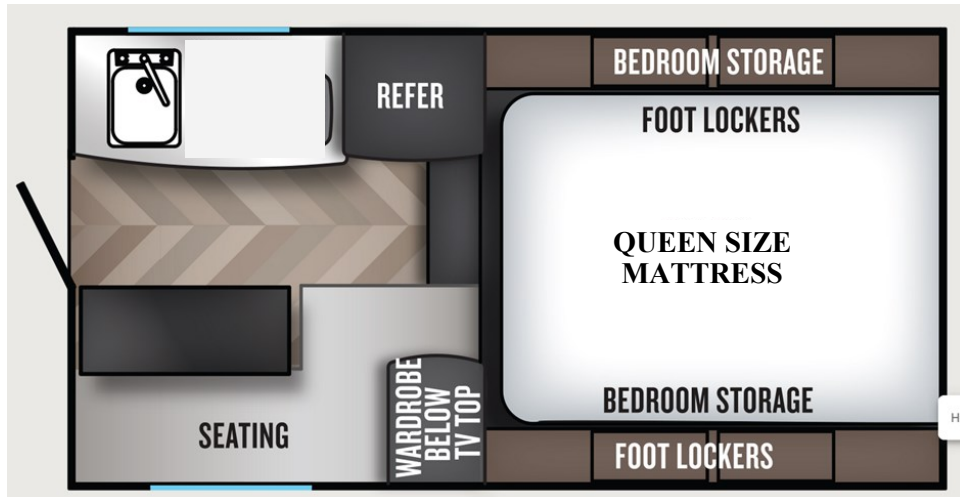

PALOMINO RV AUSTRALIA

SS-550

Single or Space Cab - North South Bed

STANDARD INCLUSIONS

- Electric jacks
- 270 degree awning
- 130ltr fridge/freezer
- Queen size mattress
- 10ltr 12/240v hot water
- 2 x double mains power points
- 2 x USB ports
- Electric lift roof
- LED lighting
- 4 speed roof fan
- External hot & cold shower
- Sink with hot/cold water
- Fire extinguisher
- 3 x removable overhead storage compartments
- 5 x lockable external storage doors
- Aluminium steps
- Access for full length storage

TRAVELLER EDITION

Standard inclusions plus

- 360W solar power
- 30 Amp solar charger
- 175 Ahr lithium battery
- 20 Amp AC battery charger
- 20 Amp DCDC charger

EXPLORER EDITION

Standard inclusions plus

- 720W solar power
- 60 Amp solar charger
- 350 Ahr lithium battery
- 40 Amp AC battery charger
- 40 Amp DCDC charger
- 2600W pure sine wave inverter
- Portable induction cooktop
- 500Amp battery monitor
- Water monitor

\$52,500

\$57,500

www.palominorvaustralia.com.au

Ph. (07) 3208 0550

SS-550

TRAY VERSION SLIDE ON CAMPER with NORTH/SOUTH BED

Factory Weight		723 kg
Exterior Length		4100 mm
Exterior Width		2200 mm
Floor Length		2130 mm
Wheel Well Width		1200 mm
Exterior Height OPEN incl. vent		2340 mm
Exterior Height CLOSED incl. vent		1830 mm
Fresh Water Tank Capacity		61 litre
Gray Water Capacity		N/A
Black Water Capacity		N/A
Head Clearance - Mattress to Ceiling		700mm
Interior Open Height		2130mm
Cab Area - Underbed to Floor		1230mm
Cab-over Bed Size		1520mm x 2030mm
Dinette Bed Size		910mm x 1350mm
External storage		1.0 cubic metres
Storage Door Size - side		655mm x 370mm
Storage Door Size - rear		250mm x 340mm