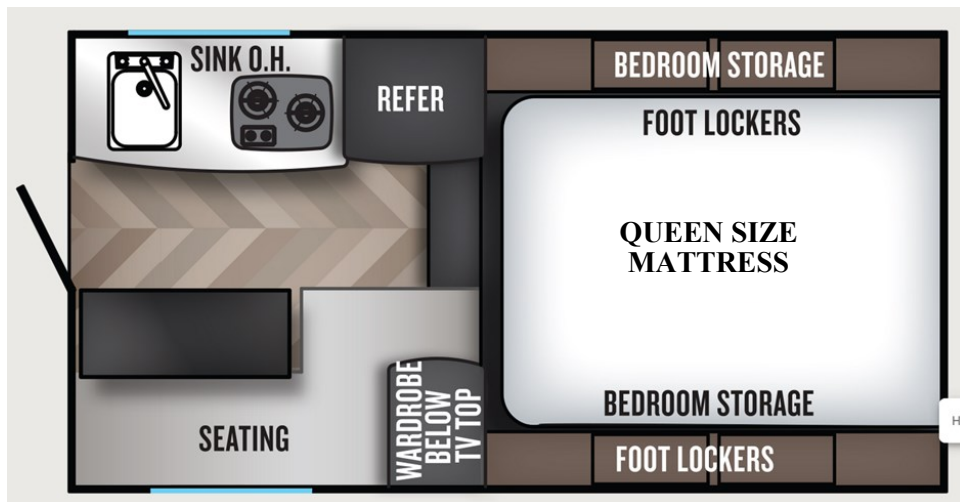

PALOMINO RV AUSTRALIA

SS-550

TRAY VERSION -NORTH/SOUTH BED

\$40,900

STANDARD INCLUSIONS

- 95 Ltr fridge/freezer
- Queen size north/south mattress
- 120 Ahr deep cycle battery
- 3 stage battery charger
- 2 x double mains powerpoints
- 2 x USB ports
- Exterior battery charging port
- 8.5 kg filled gas bottle
- Dometic stainless steel cooktop
- Sink with hot/cold water
- Electric lift roof with remote
- Pre-wired for rearview camera
- Access for full length storage
- Aluminium steps
- LED lighting
- 4 speed roof fan
- External hot & cold shower
- On demand hot water
- Pre-wired for electric jacks
- External awning
- Smoke & gas detectors
- Fire extinguisher
- 3 x removable overhead storage compartments
- 5 x lockable external storage doors
- Flyscreens, shades & blinds

www.palominorvaustralia.com.au

Ph. (07) 3208 0550

SS-550

TRAY VERSION SLIDE ON CAMPER with NORTH/SOUTH BED

Factory Weight		723 kg
Exterior Length		4100 mm
Exterior Width		2200 mm
Floor Length		2130 mm
Wheel Well Width		1200 mm
Exterior Height OPEN incl. vent		2340 mm
Exterior Height CLOSED incl. vent		1830 mm
Fresh Water Tank Capacity		61 litre
Water Heater Capacity		INSTANTANEOUS
Gray Water Capacity		N/A
Black Water Capacity		N/A
LP Gas Capacity		8.5 kg
Head Clearance - Mattress to Ceiling		700mm
Interior Open Height		2130mm
Cab Area - Underbed to Floor		1230mm
Cab-over Bed Size		1520mm x 2030mm
Dinette Bed Size		910mm x 1350mm
External storage		1.0 cubic metres
Storage Door Size - side		655mm x 370mm
Storage Door Size - rear		250mm x 340mm