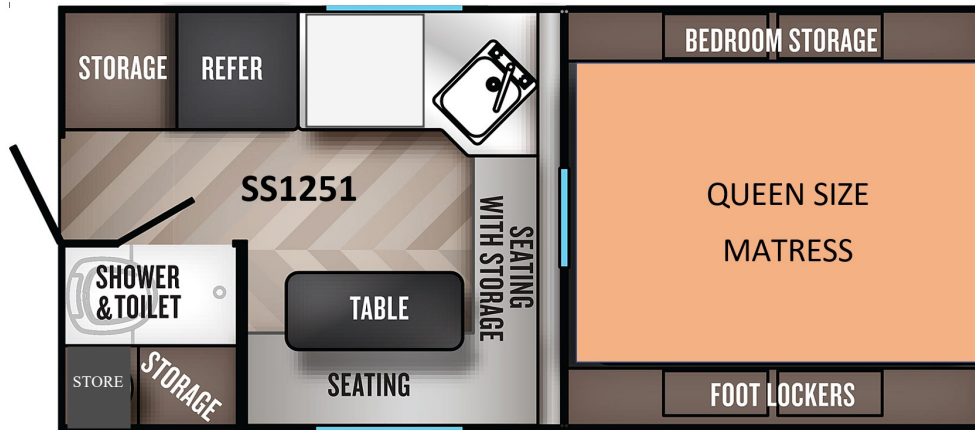

PALOMINO RV AUSTRALIA

SS-1251

North / South

Tray Version with Shower & Toilet

STANDARD INCLUSIONS

- Electric jacks
- 270 degree awning
- Internal shower and toilet
- 130ltr fridge/freezer
- Queen size mattress
- 10ltr 12/240v hot water
- 2 x double mains power points
- 2 x USB ports
- Electric lift roof
- 4 speed roof fan
- External hot & cold shower
- Sink with hot/cold water
- Fire extinguisher
- 3 x removable overhead storage compartments
- 5 x lockable external storage doors
- Aluminium steps
- Access for full length storage

\$57,000

\$62,000

www.palominorvaustralia.com.au

Ph. (07) 3208 0550

SS-1251NS

TRAY VERSION SLIDE ON CAMPER with **SHOWER & TOILET**

Factory Weight		840 kg
Exterior Length		4450 mm
Exterior Width		2200 mm
Floor Length		2600 mm
Wheel Well Width		1200 mm
Exterior Height OPEN incl. vent		2340 mm
Exterior Height CLOSED incl. vent		1830 mm
Fresh Water Tank Capacity		61 litre
Gray Water Capacity		N/A
Black Water Capacity		26 ltr
Head Clearance - Mattress to Ceiling		700mm
Interior Open Height		2130mm
Cab Area - Underbed to Floor		1230mm
Bed Size		1520mm x 2030mm
Dinette Bed Size		910mm x 1570mm
External storage		1.2 cubic metres
Storage Door Size - side		655mm x 370mm
Storage Door Size - rear		250mm x 340mm