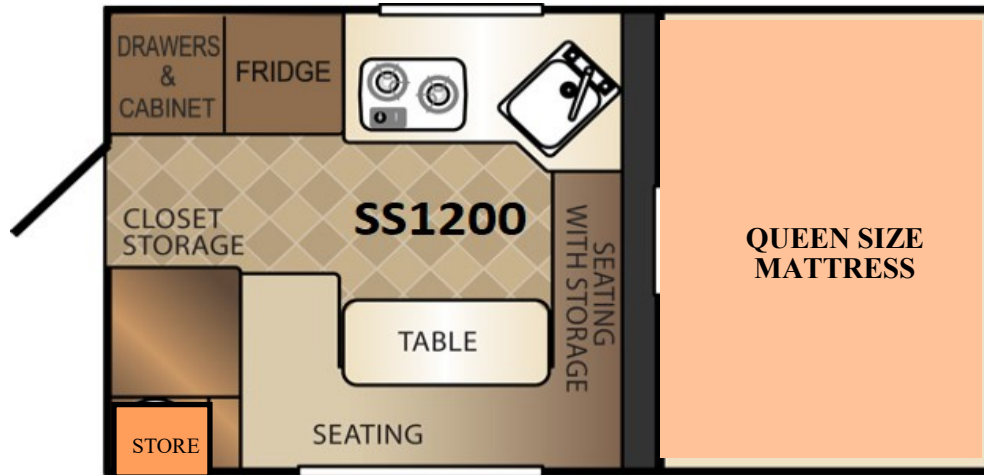

PALOMINO RV AUSTRALIA

SS-1200

Single Cab

STANDARD INCLUSIONS

- Electric jacks
- 270 degree awning
- 130ltr fridge/freezer
- Queen size mattress
- 10ltr 12/240v hot water
- 2 x double mains power points
- 2 x USB ports
- Electric lift roof
- LED lighting
- 4 speed roof fan
- External hot & cold shower
- Sink with hot/cold water
- Fire extinguisher
- 3 x removable overhead storage compartments
- 5 x lockable external storage doors
- Aluminium steps
- Access for full length storage
- Pre-wired for rear view camera

\$52,500

\$57,500

www.palominorvaustralia.com.au

Ph. (07) 3208 0550

SS-1200

TRAY VERSION SLIDE ON CAMPER with QUEEN BED and EXTERNAL HOT/COLD SHOWER

Factory Weight		760 kg
Exterior Length		3900 mm
Exterior Width		2200 mm
Floor Length		2400 mm
Wheel Well Width		1200 mm
Exterior Height OPEN incl. vent		2340 mm
Exterior Height CLOSED incl. vent		1830 mm
Fresh Water Tank Capacity		61 litre
Gray Water Capacity		N/A
Black Water Capacity		N/A
Head Clearance - Mattress to Ceiling		700mm
Interior Open Height		2130mm
Cab Area - Underbed to Floor		1230mm
Cab-over Bed Size		1520mm x 2030mm
Dinette Bed Size		910mm x 1830mm
External storage		1.1 cubic metres
Storage Door Size - side		655mm x 370mm
Storage Door Size - rear		250mm x 340mm