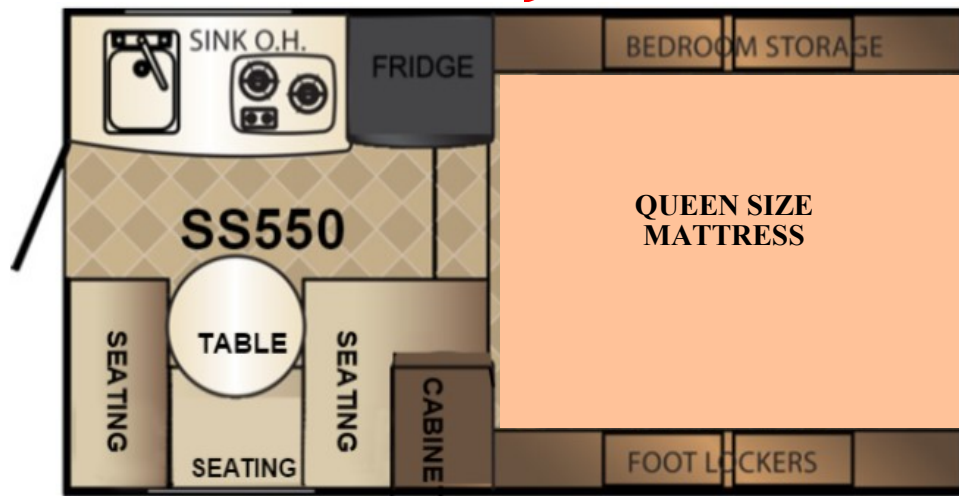

## SS-550

TRAY VERSION SLIDE ON CAMPER with NORTH/SOUTH BED

### STANDARD INCLUSIONS

- 95 Ltr fridge/freezer
- Queen size north/south mattress
- 120 Ahr deep cycle battery
- 3 stage battery charger
- 2 x double mains powerpoints
- 2 x USB ports
- Exterior battery charging port
- 8.5 kg filled gas bottle
- Dometic stainless steel cooktop
- Sink with hot/cold water
- Electric lift roof with remote
- Pre-wired for rearview camera
- Access for full length storage
- Aluminium steps
- LED lighting
- 4 speed roof fan
- External hot & cold shower
- On demand hot water
- Pre-wired for electric jacks
- External awning
- Smoke & gas detectors
- Fire extinguisher
- 3 x removable overhead storage compartments
- 5 x lockable external storage doors
- Flyscreens, shades & blinds

## TRAY VERSION SLIDE ON CAMPER with NORTH/SOUTH BED

Factory Weight		723 kg
Exterior Length		4100 mm
Exterior Width		2200 mm
Floor Length		2130 mm
Wheel Well Width		1200 mm
Exterior Height OPEN incl. vent		2340 mm
Exterior Height CLOSED incl. vent		1830 mm
Fresh Water Tank Capacity		61 litre
Water Heater Capacity		INSTANTANEOUS
Gray Water Capacity		N/A
Black Water Capacity		N/A
LP Gas Capacity		8.5 kg
Head Clearance - Mattress to Ceiling		700mm
Interior Open Height		2130mm
Cab Area - Underbed to Floor		1230mm
Cab-over Bed Size		1520mm x 2030mm
Dinette Bed Size		910mm x 1350mm
External storage		1.0 cubic metres
Storage Door Size - side		655mm x 370mm
Storage Door Size - rear		250mm x 340mm