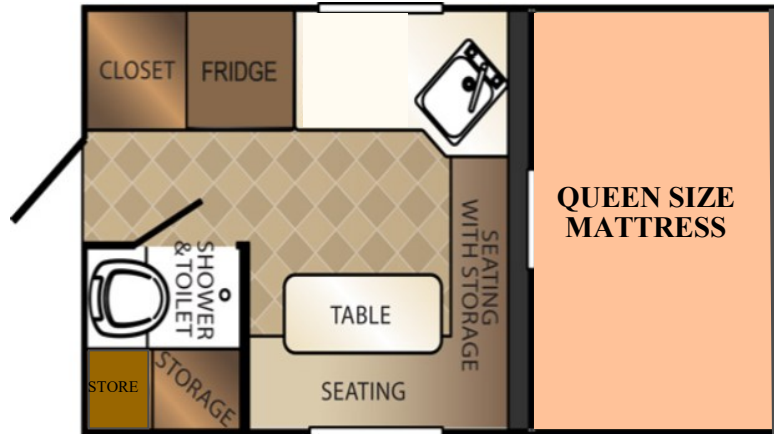

PALOMINO RV AUSTRALIA

SS-1251

Tray Version with Shower & Toilet

STANDARD INCLUSIONS

- Electric jacks
- 270 degree awning
- Internal shower and toilet
- 130ltr fridge/freezer
- Queen size mattress
- 10ltr 12/240v hot water
- 2 x double mains power points
- 2 x USB ports
- Electric lift roof
- LED lighting
- 4 speed roof fan
- External hot & cold shower
- Sink with hot/cold water
- Fire extinguisher
- 3 x removable overhead storage compartments
- 5 x lockable external storage doors
- Aluminium steps
- Access for full length storage
- Pre-wired for rear view camera

\$55,500

\$60,500

www.palominorvaustralia.com.au

Ph. (07) 3208 0550

SS-1251

TRAY VERSION SLIDE ON CAMPER with SHOWER & TOILET

Factory Weight		816 kg
Exterior Length		4060 mm
Exterior Width		2200 mm
Floor Length		2600 mm
Wheel Well Width		1200 mm
Exterior Height OPEN incl. vent		2340 mm
Exterior Height CLOSED incl. vent		1830 mm
Fresh Water Tank Capacity		61 litre
Gray Water Capacity		N/A
Black Water Capacity		26 ltr
Head Clearance - Mattress to Ceiling		700mm
Interior Open Height		2130mm
Cab Area - Underbed to Floor		1230mm
Cab-over Bed Size		1520mm x 2030mm
Dinette Bed Size		910mm x 1570mm
External storage		1.2 cubic metres
Storage Door Size - side		655mm x 370mm
Storage Door Size - rear		250mm x 340mm