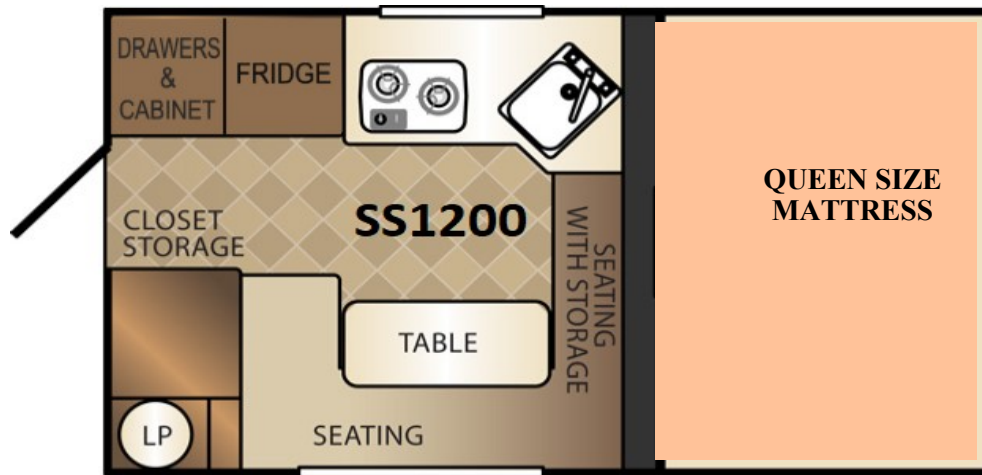

PALOMINO RV AUSTRALIA

SS-1200

TRAY VERSION SLIDE ON CAMPER

$36,990

STANDARD INCLUSIONS

- 95 ltr fridge/ freezer
- Queen size mattress
- 120 Ahr deep cycle battery
- 3 stage battery charger
- 2 x double mains powerpoints
- 2 x USB ports
- Exterior battery charging port
- 8.5 KG filled gas bottle
- Dometic stainless steel cooktop
- Sink with hot/cold water
- Electric lift roof with remote
- Pre-wired for rearview camera
- Access for full length storage
- Aluminium steps
- LED lighting
- 4 speed roof fan
- External hot & cold shower
- On demand hot water
- Pre-wired for electric jacks
- External awning
- Smoke & gas detectors
- Fire extinguisher
- 3 x removable overhead storage compartments
- 5 x lockable external storage doors
- Flyscreens, shades & blinds

www.palominorvaustralia.com.au