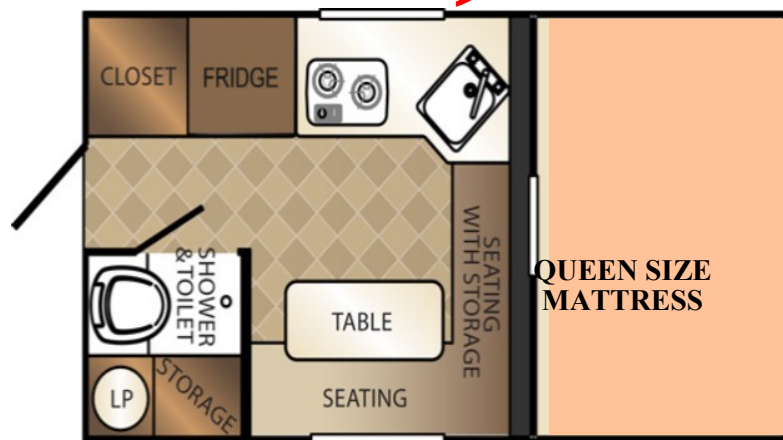

PALOMINO RV AUSTRALIA

SS-1251

Tray Version Slide On Camper with Shower & Toilet

\$39,900

STANDARD INCLUSIONS

- Internal shower and toilet
- 95ltr fridge/freezer
- Queen size mattress
- 120 Ahr deep cycle battery
- 3 stage battery charger
- 2 x double mains powerpoints
- 2 x USB ports
- Exterior battery charging point
- 8.5 kg filled gas bottle
- Dometic stainless steel cooktop
- Sink with hot/cold water
- Electric lift roof with remote
- Pre-wired for rearview camera
- Access for full length storage
- Aluminium steps
- LED lighting
- 4 speed roof fan
- External hot & cold shower
- On demand hot water
- Pre-wired for electric jacks
- External awning
- Smoke & gas detectors
- Fire extinguisher
- 3 x removable overhead storage compartments
- 5 x lockable external storage doors
- Flyscreens, shades & blinds

www.palominorvaustralia.com.au

SS-1251

TRAY VERSION SLIDE ON CAMPER with SHOWER & TOILET

Dry Weight		816 kg
Exterior Length		4060 mm
Exterior Width		2200 mm
Floor Length		2600 mm
Wheel Well Width		1200 mm
Exterior Height OPEN incl. vent		2340 mm
Exterior Height CLOSED incl. vent		1830 mm
Fresh Water Tank Capacity		61 litre
Gray Water Capacity		N/A
Black Water Capacity		26 ltr
LP Gas Capacity		8.5 kg
Head Clearance - Mattress to Ceiling		700mm
Interior Open Height		2130mm
Cab Area - Underbed to Floor		1230mm
Cab-over Bed Size		1520mm x 2030mm
Dinette Bed Size		910mm x 1570mm
External storage		1.2 cubic metres
Storage Door Size - side		655mm x 370mm
Storage Door Size - rear		250mm x 340mm