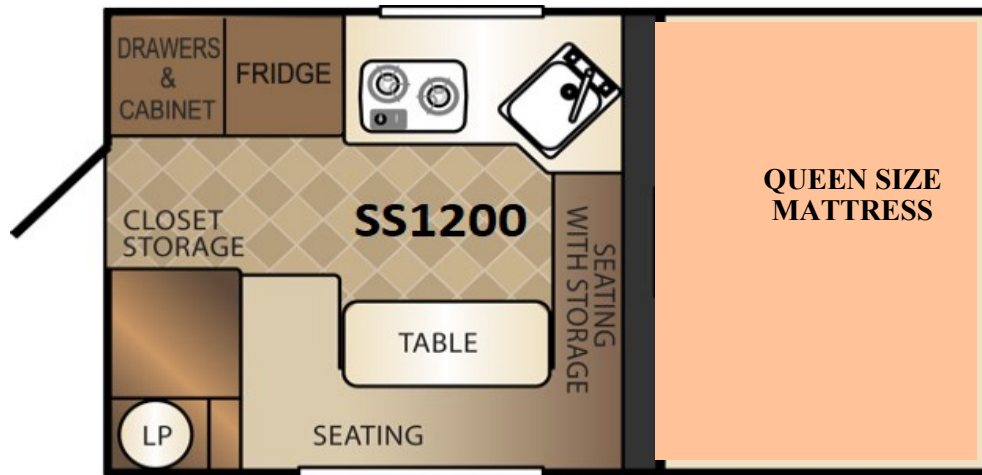

PALOMINO RV AUSTRALIA

SS-1200

TRAY VERSION SLIDE ON CAMPER

\$40,990

STANDARD INCLUSIONS

- 95 ltr fridge/ freezer
- Queen size mattress
- 120 Ahr deep cycle battery
- 3 stage battery charger
- 2 x double mains powerpoints
- 2 x USB ports
- Exterior battery charging port
- 8.5 KG filled gas bottle
- Dometic stainless steel cooktop
- Sink with hot/cold water
- Electric lift roof with remote
- Pre-wired for rearview camera
- Access for full length storage
- Aluminium steps
- LED lighting
- 4 speed roof fan
- External hot & cold shower
- On demand hot water
- Pre-wired for electric jacks
- External awning
- Smoke & gas detectors
- Fire extinguisher
- 3 x removable overhead storage compartments
- 5 x lockable external storage doors
- Flyscreens, shades & blinds

www.palominorvaustralia.com.au

Ph. (07) 3208 0550

SS-1200

TRAY VERSION SLIDE ON CAMPER with QUEEN BED and EXTERNAL HOT/COLD SHOWER

Factory Weight		760 kg
Exterior Length		3900 mm
Exterior Width		2200 mm
Floor Length		2400 mm
Wheel Well Width		1200 mm
Exterior Height OPEN incl. vent		2340 mm
Exterior Height CLOSED incl. vent		1830 mm
Fresh Water Tank Capacity		61 litre
Water Heater Capacity		INSTANTANEOUS
Gray Water Capacity		N/A
Black Water Capacity		N/A
LP Gas Capacity		8.5 kg
Head Clearance - Mattress to Ceiling		700mm
Interior Open Height		2130mm
Cab Area - Underbed to Floor		1230mm
Cab-over Bed Size		1520mm x 2030mm
Dinette Bed Size		910mm x 1830mm
External storage		1.1 cubic metres
Storage Door Size - side		655mm x 370mm
Storage Door Size - rear		250mm x 340mm