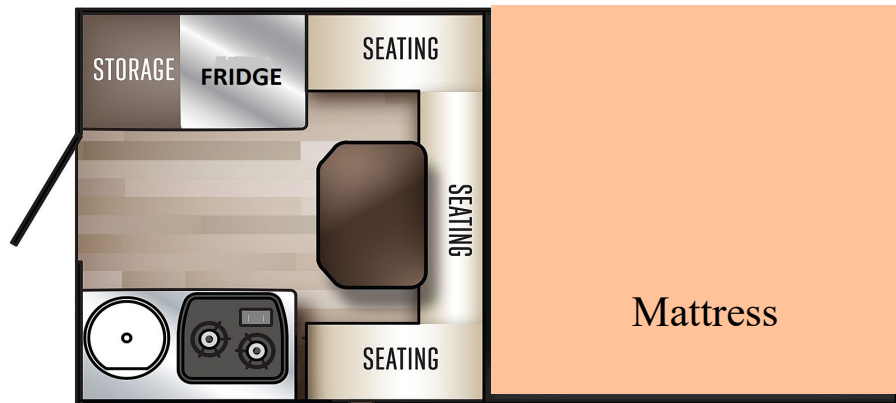

PALOMINO RV AUSTRALIA

SS-500

DUAL CAB TRAY VERSION SLIDE ON CAMPER

\$35,900

STANDARD INCLUSIONS

- 95 ltr fridge/ freezer
- 1670 x 1850 mattress
- 120 Ahr deep cycle battery
- 3 stage battery charger
- 2 x double mains powerpoints
- 2 x USB ports
- Exterior battery charging port
- 8.5 kg filled gas bottle
- Dometic stainless steel cooktop
- Sink with hot/cold water
- Electric lift roof with remote
- Pre-wired for rearview camera
- Access for full length storage
- Aluminium steps
- LED lighting
- 4 speed roof fan
- External hot & cold shower
- On demand hot water
- Pre-wired for electric jacks
- External awning
- Smoke & gas detectors
- Fire extinguisher
- 3 x removable overhead storage compartments
- 5 x lockable external storage doors
- Flyscreens, shades & blinds

www.palominorvaustralia.com.au

SS-500

DUAL CAB TRAY VERSION SLIDE ON CAMPER

Factory Weight		590 kg
Exterior Length		3900 mm
Exterior Width		1970 mm
Floor Length		1970 mm
Wheel Well Width		990 mm
Exterior Height OPEN incl. vent		2230 mm
Exterior Height CLOSED incl. vent		1680 mm
Fresh Water Tank Capacity		32 litre
Water Heater Capacity		INSTANTANEOUS
Gray Water Capacity		N/A
Black Water Capacity		N/A
LP Gas Capacity		8.5 kg
Head Clearance - Mattress to Ceiling		700mm
Interior Open Height		2130mm
Cab Area - Underbed to Floor		1070mm
Cab-over Bed Size		1680mm x 1905mm
Dinette Bed Size		910mm x 1850mm
External storage		.6 Cubic metres
Storage Door Size - side		655mm x 370mm
Storage Door Size - rear		N/A