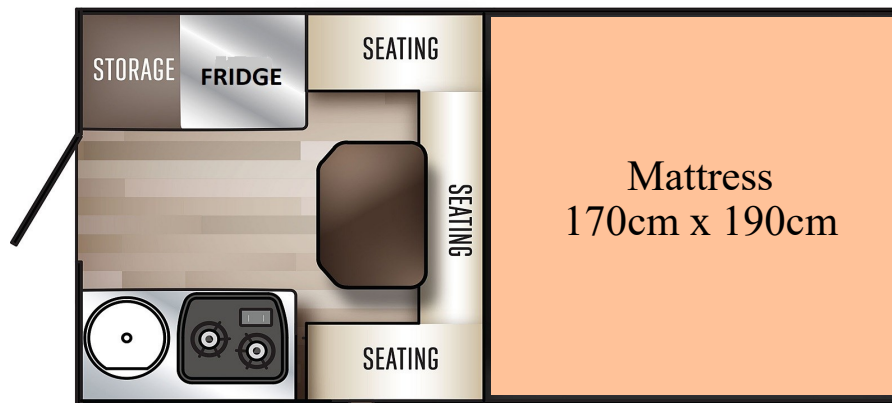

PALOMINO RV AUSTRALIA

SS-500

DUAL CAB TRAY VERSION

\$39,900

STANDARD INCLUSIONS

- 95 ltr fridge/ freezer
- 1670 x 1850 mattress
- 120 Ahr deep cycle battery
- 3 stage battery charger
- 2 x double mains power points
- 2 x USB ports
- Exterior battery charging port
- 8.5 kg filled gas bottle
- Dometic stainless steel cooktop
- Sink with hot/cold water
- Electric lift roof with remote
- Pre-wired for rearview camera
- Access for full length storage
- Aluminium steps
- LED lighting
- 4 speed roof fan
- External hot & cold shower
- On demand hot water
- Pre-wired for electric jacks
- External awning
- Smoke & gas detectors
- Fire extinguisher
- 3 x removable overhead storage compartments
- 5 x lockable external storage doors
- Flyscreens, shades & blinds

www.palominorvaustralia.com.au

Ph. (07) 3208 0550

SS-500

DUAL CAB TRAY VERSION SLIDE ON CAMPER

Factory Weight		590 kg
Exterior Length		3900 mm
Exterior Width		1970 mm
Floor Length		1970 mm
Wheel Well Width		990 mm
Exterior Height OPEN incl. vent		2230 mm
Exterior Height CLOSED incl. vent		1680 mm
Fresh Water Tank Capacity		32 litre
Water Heater Capacity		INSTANTANEOUS
Gray Water Capacity		N/A
Black Water Capacity		N/A
LP Gas Capacity		8.5 kg
Head Clearance - Mattress to Ceiling		700mm
Interior Open Height		2130mm
Cab Area - Underbed to Floor		1070mm
Cab-over Bed Size		1680mm x 1905mm
Dinette Bed Size		910mm x 1850mm
External storage		.6 Cubic metres
Storage Door Size - side		655mm x 370mm
Storage Door Size - rear		N/A